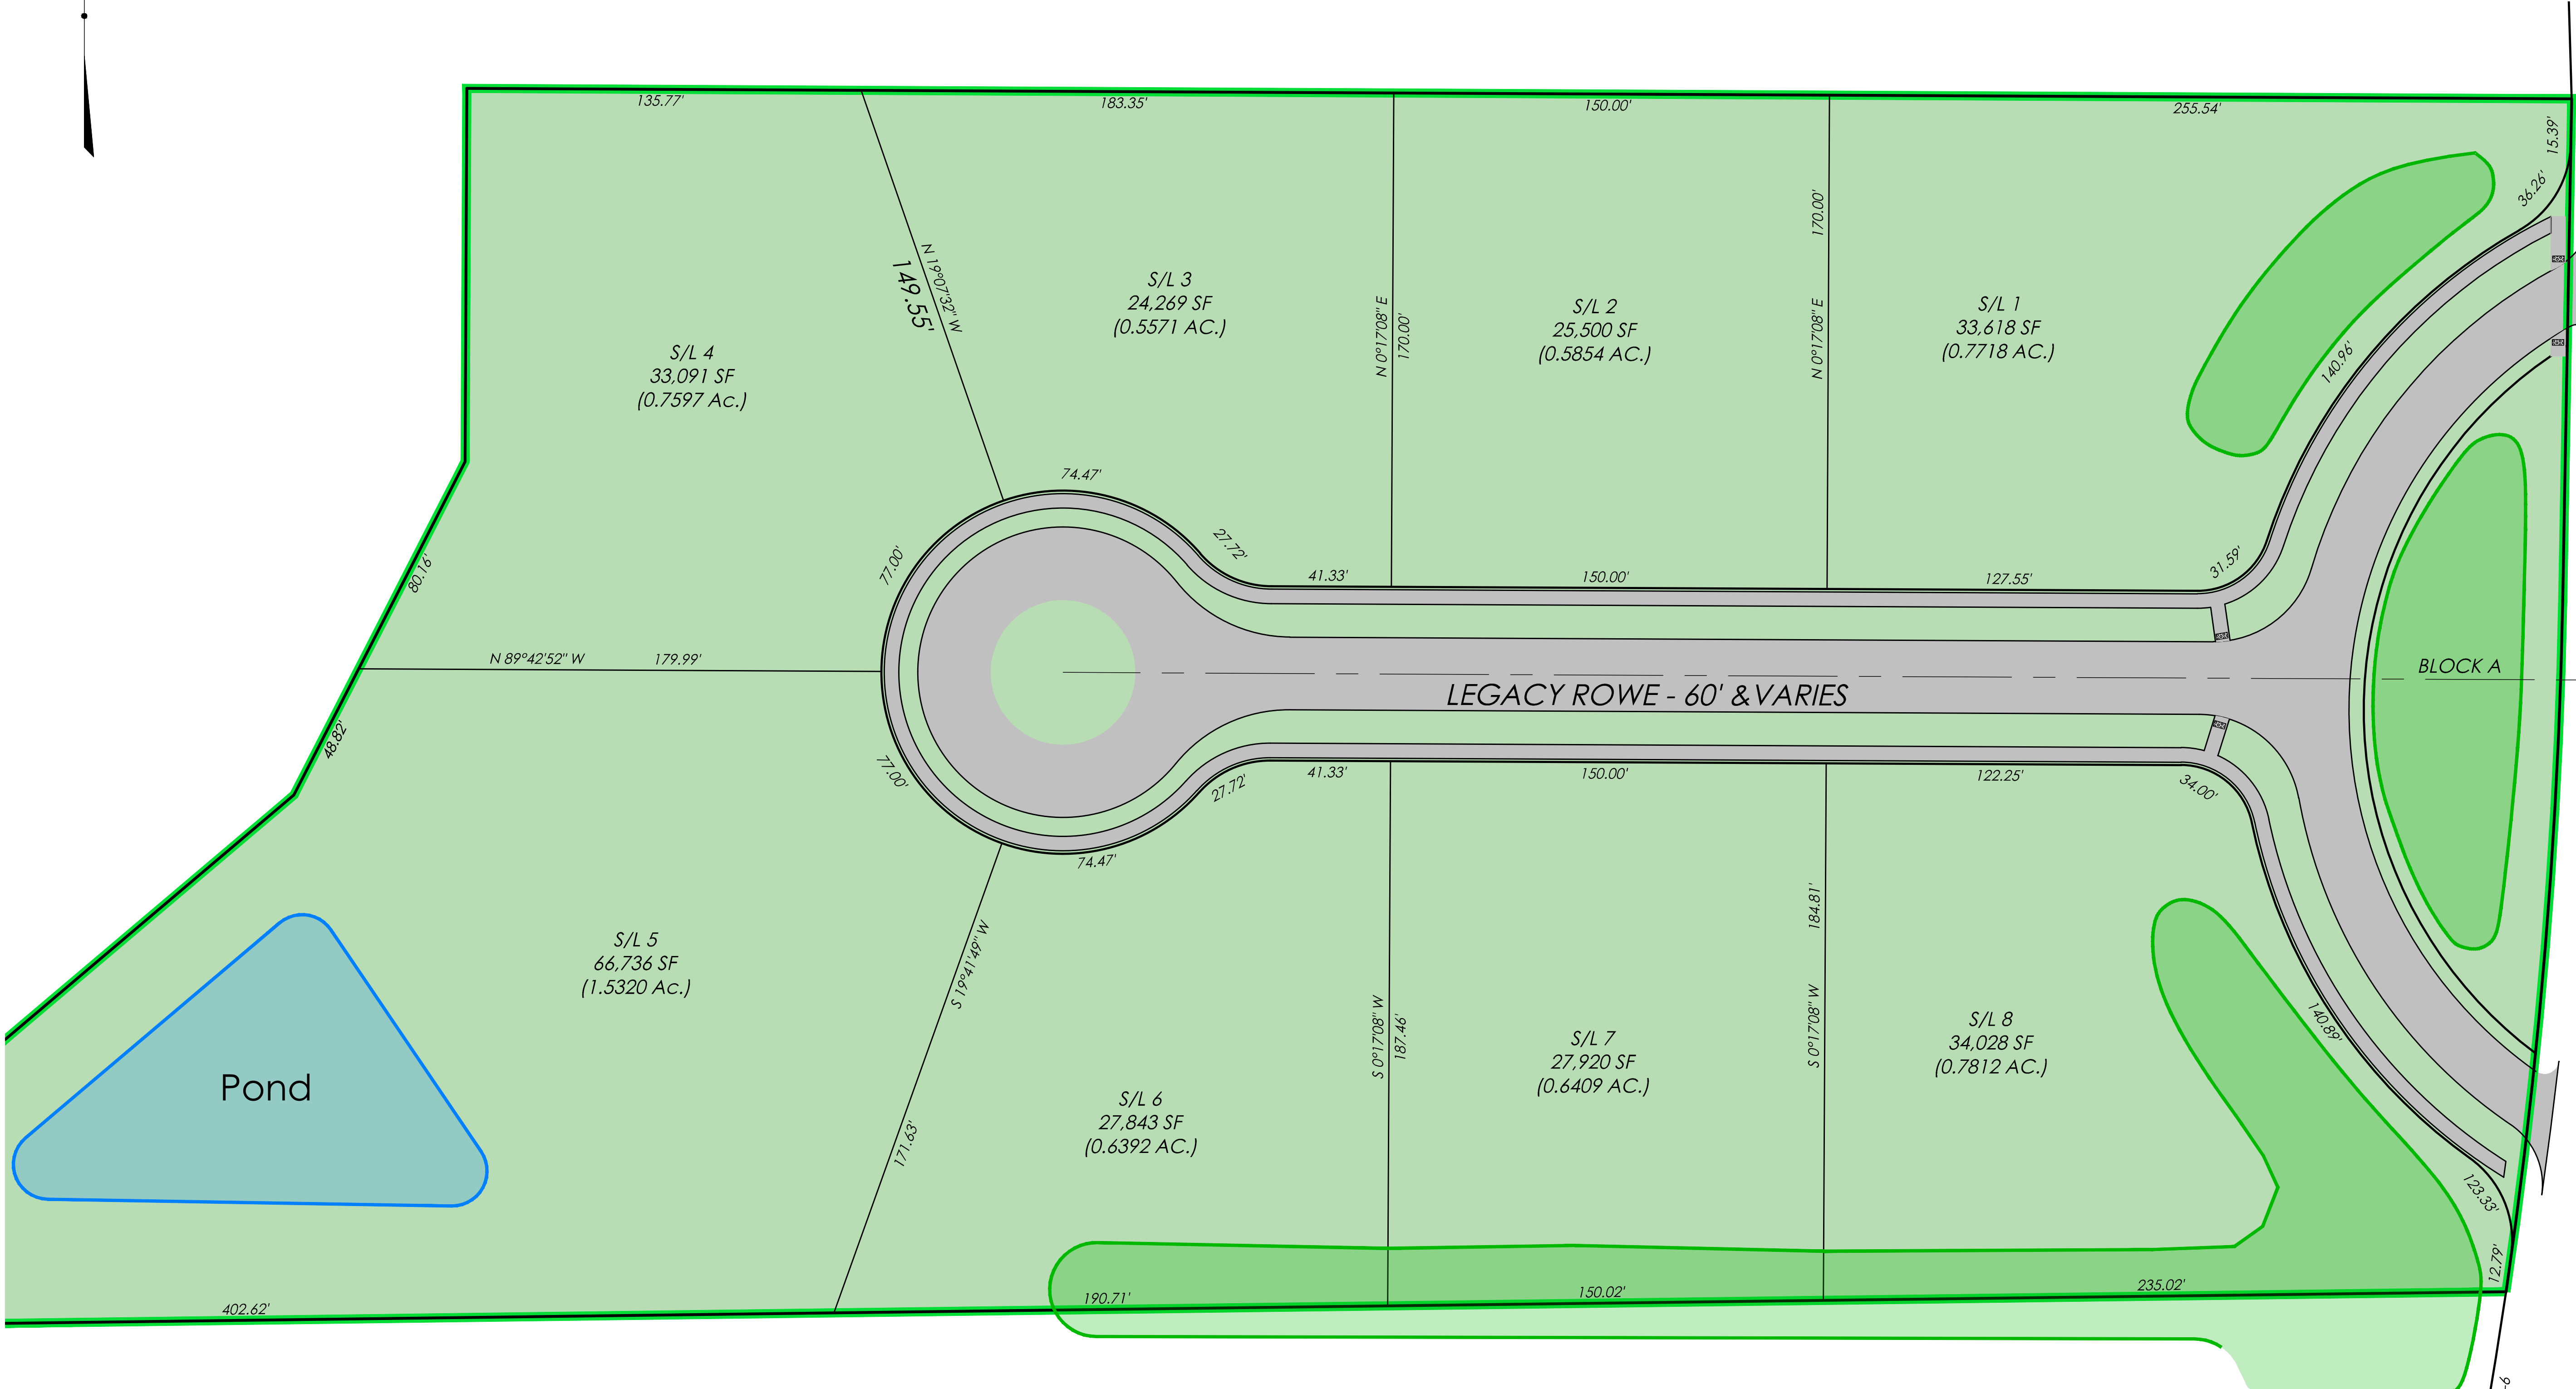

Legacy West Estates

Westlake - Ohio

CROCKER ROAD - 80'
DEDICATION: VOL 211, PG 22-32 CCMR

1"=30'